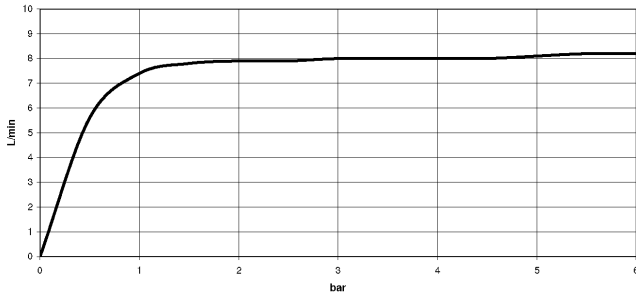

## TARA Showerpipe with shower thermostat 220 mm - Chrome

---

TARA

ST 050 304 8892

ST 050 304 8892

mm [inches]  
M 1:10

Flow rate chart

Certificates