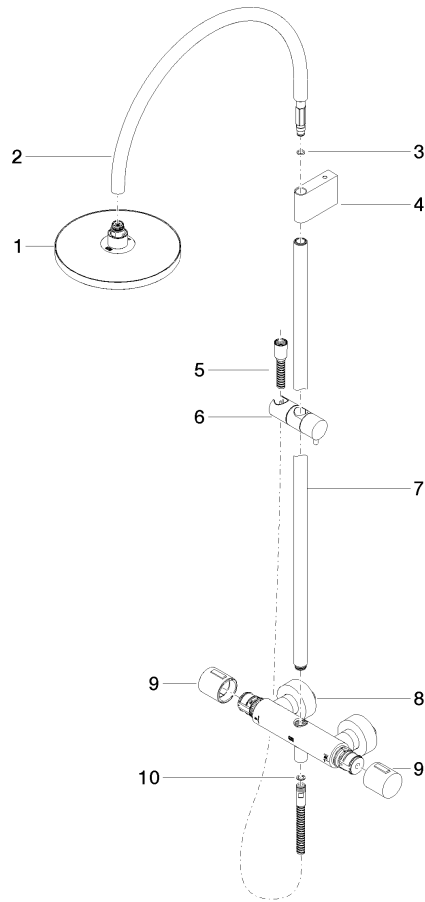

DVGW\_DW-6517DN0129.      WRAS\_2009011.      LGA\_29981.

Spare parts list

No.	Item Number	Name	Quantity used	Delivery time
1	09 23 01 039 90	sieve	1	2

ST 050 304 8892

Fits: TARA, VAIA, META

- shower with fixed riser projection 452mm
- overhead shower: rain flow
- rain shower Ø 220 mm
- rain shower with anti-scale system
- max. rainshower flow 7 l/min
- rotary diverter with volume control and shut-off function
- slide-on rosettes Ø 70 mm
- height of fittings up to rain shower (bottom edge) 963mm
- height of fittings up to top edge of elbow 1267mm
- gauge 150 mm - 13 mm
- metal shower hose 1750mm with integrated anti-twist protection
- 1/2" connection
- slide bar
- Pipe diameter 23.5 mm
- quick clearing
- This product can help a building meet the requirements of Green Building Rating Systems, e.g. LEED®, BREEAM®, DGNB

## TARA Showerpipe with shower thermostat 220 mm - Chrome

---

TARA

ST 050 304 8892

ST 050 304 8892

mm [inches]  
M 1:10

Flow rate chart

Certificates

Belgaqua\_21-032- WRAS\_2204013. LGA\_38737.  
27\_5.

ST 050 304 8892

Spare parts list

No.	Item Number	Name	Quantity used	Delivery time
1	90 12 05 092 20-00	shower	1	10
2	04 28 22 346 00-00	pipe	1	10
3	09 14 10 008 90	seal	1	2
4	90 17 11 150 00-00	holder	1	10
5	28 322 970-00	Metal shower hose 1/2" x 3/8" x 1750 mm - Chrome	1	2
6	12 570 970-00	Slide unit - Chrome	1	10
7	90 28 22 349 00-00	pipe	1	10
8	04 17 01 250 00-00	connection	1	10
9	90 17 33 015 00-00	handle	2	10
10	90 14 20 026 00 90	seal	1	2