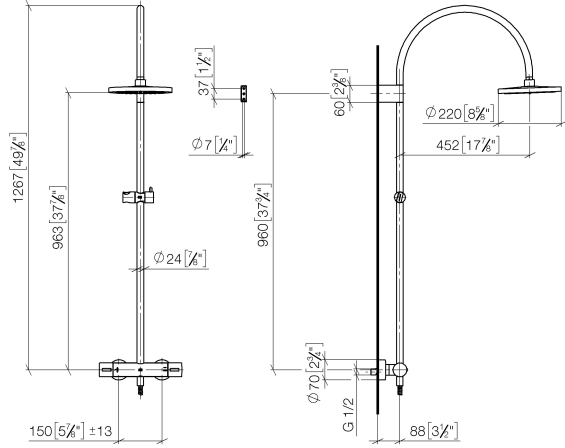

DVGW\_DW-6517DN0129.      WRAS\_2009011.      LGA\_29981.

Spare parts list

No.	Item Number	Name	Quantity used	Delivery time
1	09 23 01 039 90	sieve	1	2

ST 050 304 8892

Fits: TARA, VAIA, META

- shower with fixed riser projection 452mm
- overhead shower: rain flow
- rain shower Ø 220 mm
- rain shower with anti-scale system
- max. rainshower flow 7 l/min
- rotary diverter with volume control and shut-off function
- slide-on rosettes Ø 70 mm
- height of fittings up to rain shower (bottom edge) 963mm
- height of fittings up to top edge of elbow 1267mm
- gauge 150 mm - 13 mm
- metal shower hose 1750mm with integrated anti-twist protection
- 1/2" connection
- slide bar
- Pipe diameter 23.5 mm
- quick clearing
- This product can help a building meet the requirements of Green Building Rating Systems, e.g. LEED®, BREEAM®, DGNB

## TARA Showerpipe with shower thermostat 220 mm - Chrome

---

TARA

ST 050 304 8892

ST 050 304 8892

mm [inches]  
M 1:10

Flow rate chart

Certificates

Belgaqua\_21-032- WRAS\_2204013. LGA\_38737.  
27\_5.

ST 050 304 8892

Spare parts list

No.	Item Number	Name	Quantity used	Delivery time
1	90 12 05 092 20-00	shower	1	10
2	04 28 22 346 00-00	pipe	1	10
3	09 14 10 008 90	seal	1	2
4	90 17 11 150 00-00	holder	1	10
5	28 322 970-00	Metal shower hose 1/2" x 3/8" x 1750 mm - Chrome	1	2
6	12 570 970-00	Slide unit - Chrome	1	10
7	90 28 22 349 00-00	pipe	1	10
8	04 17 01 250 00-00	connection	1	10
9	90 17 33 015 00-00	handle	2	10
10	90 14 20 026 00 90	seal	1	2